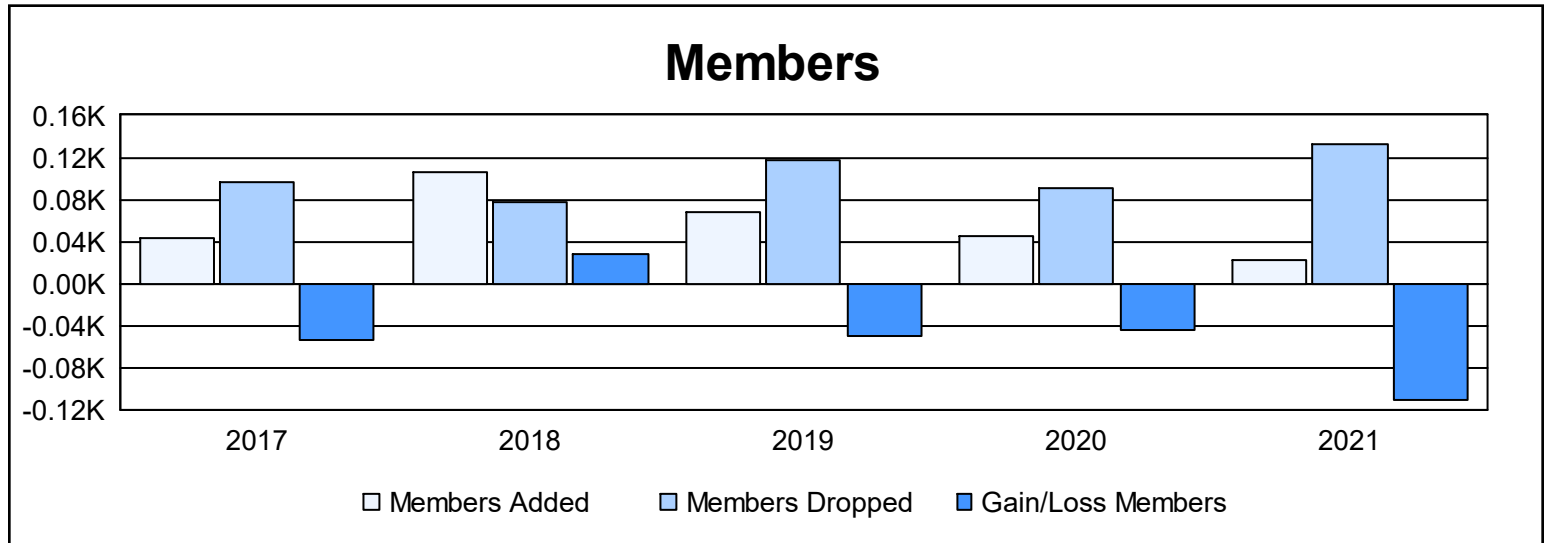

Year	New Clubs	Dropped Clubs	Gain/ Loss Clubs	New Members	Charter Members	Reinstate Members	Transfer Members	Total Member Added	Total Members Dropped	Gain/ Loss Members
2016-2017	0	1	-1	40	0	2	1	43	97	-54
2017-2018	1	1	0	40	60	1	4	105	78	27
2018-2019	0	0	0	47	21	0	0	68	118	-50
2019-2020	0	1	-1	28	4	10	3	45	90	-45
2020-2021	0	3	-3	22	0	0	0	22	132	-110
<b>Average</b>	<b>0</b>	<b>1</b>	<b>-1</b>	<b>35</b>	<b>17</b>	<b>3</b>	<b>2</b>	<b>57</b>	<b>103</b>	<b>-46</b>

### Membership Composition June 2021 Cumulative