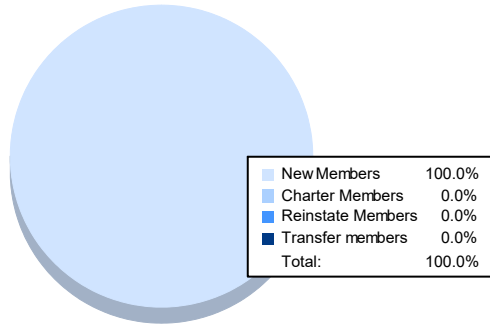

Year	New Clubs	Dropped Clubs	Gain/ Loss Clubs	New Members	Charter Members	Reinstate Members	Transfer Members	Total Member Added	Total Members Dropped	Gain/ Loss Members
2016-2017	0	1	-1	40	0	2	1	43	97	-54
2017-2018	1	1	0	40	60	1	4	105	78	27
2018-2019	0	0	0	47	21	0	0	68	118	-50
2019-2020	0	1	-1	28	4	10	3	45	90	-45
2020-2021	0	3	-3	22	0	0	0	22	132	-110
<b>Average</b>	<b>0</b>	<b>1</b>	<b>-1</b>	<b>35</b>	<b>17</b>	<b>3</b>	<b>2</b>	<b>57</b>	<b>103</b>	<b>-46</b>

### Membership Composition June 2021 Cumulative