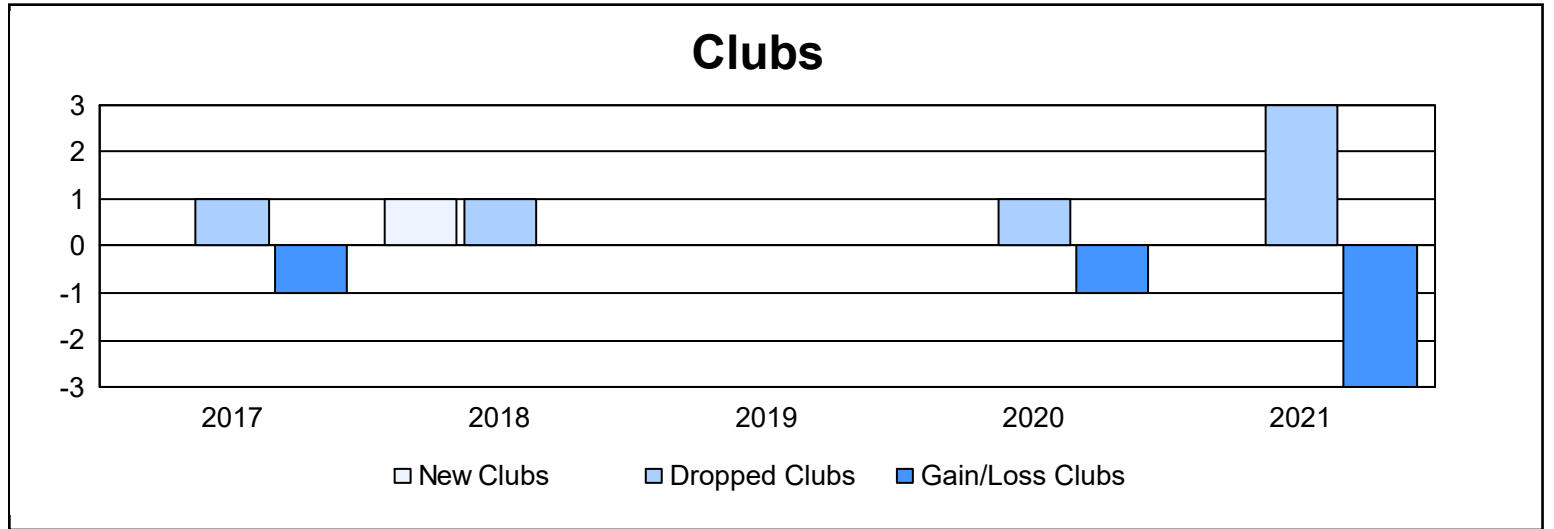

Year	New Clubs	Dropped Clubs	Gain/ Loss Clubs	New Members	Charter Members	Reinstate Members	Transfer Members	Total Member Added	Total Members Dropped	Gain/ Loss Members
2016-2017	0	1	-1	40	0	2	1	43	97	-54
2017-2018	1	1	0	40	60	1	4	105	78	27
2018-2019	0	0	0	47	21	0	0	68	118	-50
2019-2020	0	1	-1	28	4	10	3	45	90	-45
2020-2021	0	3	-3	22	0	0	0	22	132	-110
<b>Average</b>	<b>0</b>	<b>1</b>	<b>-1</b>	<b>35</b>	<b>17</b>	<b>3</b>	<b>2</b>	<b>57</b>	<b>103</b>	<b>-46</b>

### Membership Composition June 2021 Cumulative